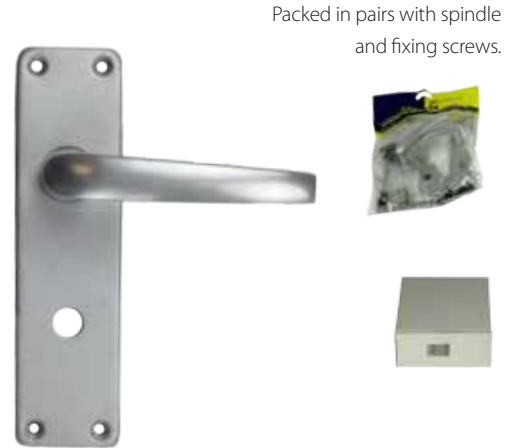

FINISH	PACKED	UNITS PER BOX	SETS PER OUTER BOX	ORDER CODE
SATIN NICKEL PLATED	BOX	1 SET	5	4056-007
CHROME PLATED	BOX	1 SET	5	4056-008
POLISHED BRASS	BOX	1 SET	5	4056-009

Guaranteed for 5 years.

Allows internal doors to be secured without a lock.

CONTRACTORS • LOCK FURNITURE • EURO PROFILE

FINISH	PACKED	UNITS PER BAG	BAGS PER BOX	ORDER CODE
SATIN ANODISED ALUMINIUM	EASYFIX	1 SET	5	4390-807

FINISH	PACKED	UNITS PER BOX	SETS PER OUTER BOX	ORDER CODE
SATIN ANODISED ALUMINIUM	BOX	1 SET	5	4390-107

Packed in pairs with spindle and fixing screws.

CONTRACTORS PRIVACY • BATHROOM FURNITURE

FINISH	PACKED	UNITS PER BAG	BAGS PER BOX	ORDER CODE
SATIN ANODISED ALUMINIUM	EASYFIX	1 SET	5	4389-807

FINISH	PACKED	UNITS PER BAG	SETS PER OUTER BOX	ORDER CODE
SATIN ANODISED ALUMINIUM	BOX	1 SET	5	4389-107

*Bathroom Privacy locks also available.

VICTORIAN SCROLL • SPRUNG MORTICE KNOBS

FINISH	PACKED	UNITS PER CLAM	CLAMS PER BOX	ORDER CODE
CHROME PLATED	CLAM	1 SET	5	4057-808
BRASS	CLAM	1 SET	5	4057-809

FINISH	PACKED	UNITS PER BOX	SET PER OUTER BOX	ORDER CODE
CHROME PLATED	BOX	1 SET	5	4057-008
BRASS	BOX	1 SET	5	4057-009