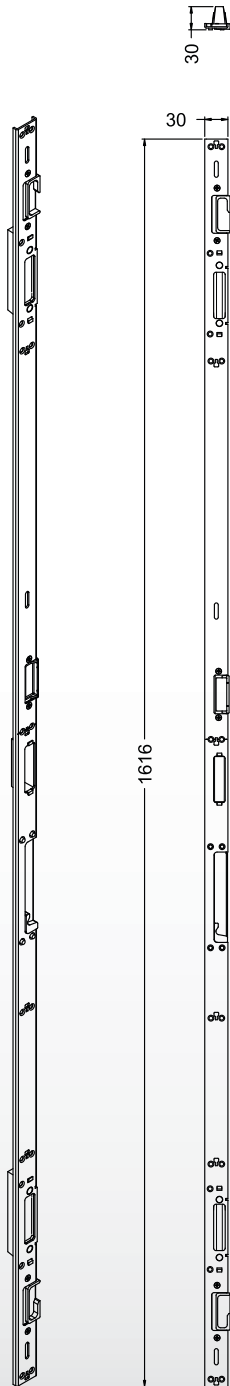

Doorbolt Keeps, Shoots & Extensions

SHOOTBOLTS, EXTENSIONS & SHOOTBOLT KEEPS

- 1 DASSB80SS - ST'D 12MM THROW 80MM SHOOTBOLT  
DALSB80SS - LONG 18MM THROW 80MM SHOOTBOLT
- 2 DASSB160SS - ST'D 12MM THROW 160MM SHOOTBOLT  
DALSB160SS - LONG 18MM THROW 160MM SHOOTBOLT
- 3 DASSB260SS - ST'D 12MM THROW 260MM SHOOTBOLT  
DALSB260SS - LONG 18MM THROW 260MM SHOOTBOLT

ADBESS -  
DOOR BOLT EXTENSION

ADBESS0 -  
DOOR BOLT EXTENSION - NO CAM

DKSDL/RKSS -  
SINGLE RESI DOOR KEEP,  
LEFT & RIGHT HAND VARIANTS AVAILABLE

DKFDKSS -  
DOUBLE FRENCH DOOR KEEP

**DOORBOLT KEEP OPTIONS**

**FULL LENGTH KEEPS FOR  
2 HOOK, 2 ROLLER DOOR BOLTS**  
DKPN352H2RL/RSS  
DKPN352H2RL/RT

**FULL LENGTH KEEPS FOR  
2 HOOK, 4 ROLLER DOOR BOLTS**  
DKPN352H4RL/RSS  
DKPN352H4RL/RT

**DKCLDL/RT - CENTRE LATCH KEEP,**  
LEFT & RIGHT HAND VARIANTS AVAILABLE

**DKHRT - HOOK BOLT/ROLLER KEEP**

**DKHDT - HOOK/DEADBOLT KEEP**