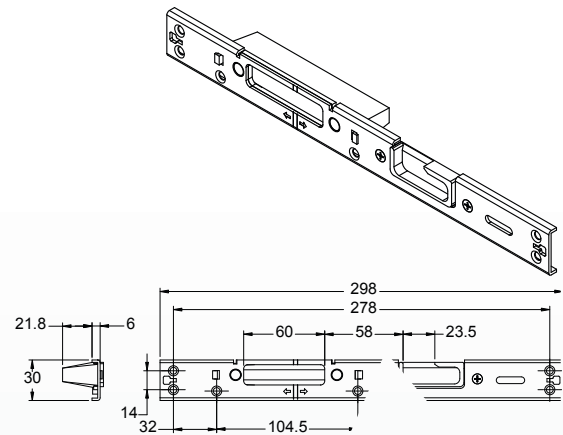

DKHRT - HOOK BOLT/ROLLER KEEP