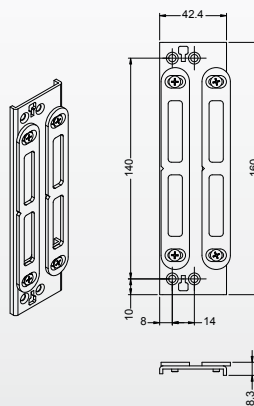

Doorbolt Keeps, Shoots & Extensions

SHOOTBOLTS, EXTENSIONS & SHOOTBOLT KEEPS

- 1 DASSB80SS - ST'D 12MM THROW 80MM SHOOTBOLT  
DALSB80SS - LONG 18MM THROW 80MM SHOOTBOLT
- 2 DASSB160SS - ST'D 12MM THROW 160MM SHOOTBOLT  
DALSB160SS - LONG 18MM THROW 160MM SHOOTBOLT
- 3 DASSB260SS - ST'D 12MM THROW 260MM SHOOTBOLT  
DALSB260SS - LONG 18MM THROW 260MM SHOOTBOLT

ADBESS -  
DOOR BOLT EXTENSION

ADBESS0 -  
DOOR BOLT EXTENSION - NO CAM

DKSDL/RKSS -  
SINGLE RESI DOOR KEEP,  
LEFT & RIGHT HAND VARIANTS AVAILABLE

DKFDKSS -  
DOUBLE FRENCH DOOR KEEP

**DOORBOLT KEEP OPTIONS**

**FULL LENGTH KEEPS FOR  
2 HOOK, 2 ROLLER DOOR BOLTS**  
DKPN352H2RL/RSS  
DKPN352H2RL/RT

**FULL LENGTH KEEPS FOR  
2 HOOK, 4 ROLLER DOOR BOLTS**  
DKPN352H4RL/RSS  
DKPN352H4RL/RT

**DKCLDL/RT - CENTRE LATCH KEEP,**  
LEFT & RIGHT HAND VARIANTS AVAILABLE