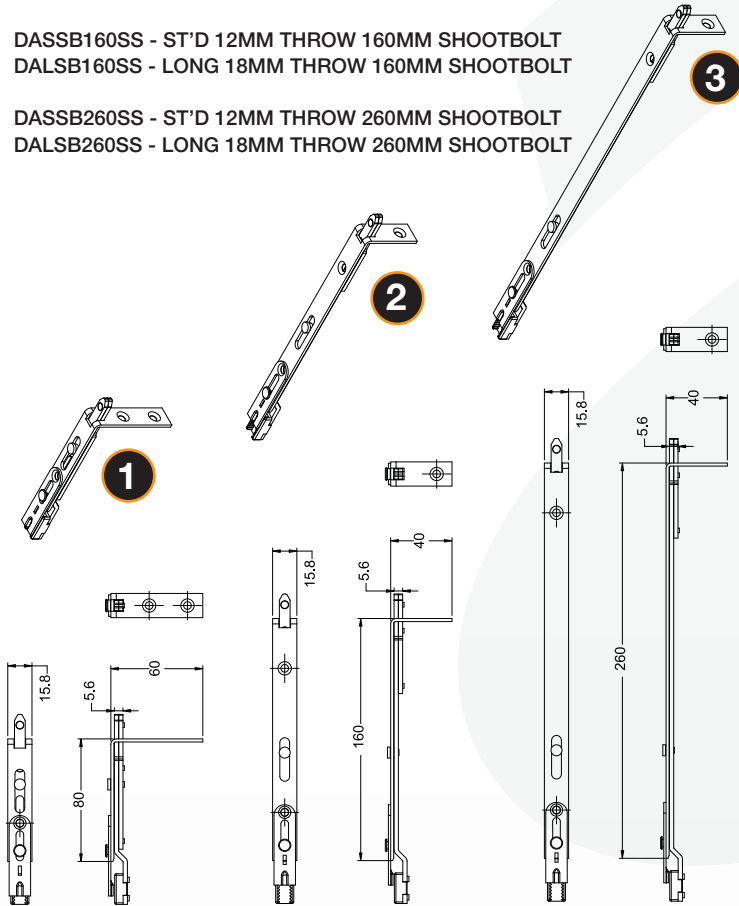

Doorbolt Keeps, Shoots & Extensions

SHOOTBOLTS, EXTENSIONS & SHOOTBOLT KEEPS

- 1 DASSB80SS - ST'D 12MM THROW 80MM SHOOTBOLT  
DALSB80SS - LONG 18MM THROW 80MM SHOOTBOLT
- 2 DASSB160SS - ST'D 12MM THROW 160MM SHOOTBOLT  
DALSB160SS - LONG 18MM THROW 160MM SHOOTBOLT
- 3 DASSB260SS - ST'D 12MM THROW 260MM SHOOTBOLT  
DALSB260SS - LONG 18MM THROW 260MM SHOOTBOLT

ADBESS -  
DOOR BOLT EXTENSION

ADBESS0 -  
DOOR BOLT EXTENSION - NO CAM

DKSDL/RKSS -  
SINGLE RESI DOOR KEEP,  
LEFT & RIGHT HAND VARIANTS AVAILABLE

DKFDKSS -  
DOUBLE FRENCH DOOR KEEP

**DOORBOLT KEEP OPTIONS**

**FULL LENGTH KEEPS FOR  
2 HOOK, 2 ROLLER DOOR BOLTS**  
DKPN352H2RL/RSS  
DKPN352H2RL/RT

**FULL LENGTH KEEPS FOR  
2 HOOK, 4 ROLLER DOOR BOLTS**  
DKPN352H4RL/RSS  
DKPN352H4RL/RT

**DKCLDL/RT - CENTRE LATCH KEEP,**  
LEFT & RIGHT HAND VARIANTS AVAILABLE

**DKHRT - HOOK BOLT/ROLLER KEEP**

**DKHDT - HOOK/DEADBOLT KEEP**