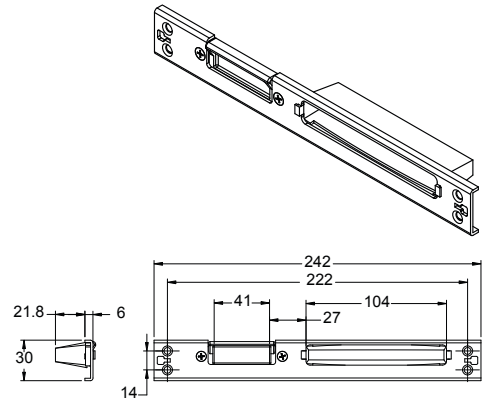

Doorbolt Keeps, Shoots & Extensions

SHOOTBOLTS, EXTENSIONS & SHOOTBOLT KEEPS

- 1 DASSB80SS - ST'D 12MM THROW 80MM SHOOTBOLT  
DALSB80SS - LONG 18MM THROW 80MM SHOOTBOLT
- 2 DASSB160SS - ST'D 12MM THROW 160MM SHOOTBOLT  
DALSB160SS - LONG 18MM THROW 160MM SHOOTBOLT
- 3 DASSB260SS - ST'D 12MM THROW 260MM SHOOTBOLT  
DALSB260SS - LONG 18MM THROW 260MM SHOOTBOLT

ADBESS -  
DOOR BOLT EXTENSION

ADBESS0 -  
DOOR BOLT EXTENSION - NO CAM

DKSDL/RKSS -  
SINGLE RESI DOOR KEEP,  
LEFT & RIGHT HAND VARIANTS AVAILABLE

DKFDKSS -  
DOUBLE FRENCH DOOR KEEP

**DOORBOLT KEEP OPTIONS**

**FULL LENGTH KEEPS FOR  
2 HOOK, 2 ROLLER DOOR BOLTS**  
DKPN352H2RL/RSS  
DKPN352H2RL/RT

**FULL LENGTH KEEPS FOR  
2 HOOK, 4 ROLLER DOOR BOLTS**  
DKPN352H4RL/RSS  
DKPN352H4RL/RT

**DKCLDL/RT - CENTRE LATCH KEEP,**  
LEFT & RIGHT HAND VARIANTS AVAILABLE