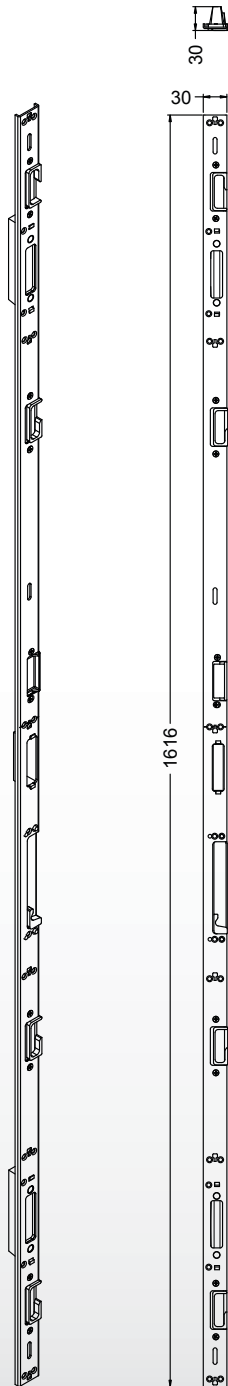

Doorbolt Keeps, Shoots & Extensions

SHOOTBOLTS, EXTENSIONS & SHOOTBOLT KEEPS

- 1 DASSB80SS - ST'D 12MM THROW 80MM SHOOTBOLT  
DALSB80SS - LONG 18MM THROW 80MM SHOOTBOLT
- 2 DASSB160SS - ST'D 12MM THROW 160MM SHOOTBOLT  
DALSB160SS - LONG 18MM THROW 160MM SHOOTBOLT
- 3 DASSB260SS - ST'D 12MM THROW 260MM SHOOTBOLT  
DALSB260SS - LONG 18MM THROW 260MM SHOOTBOLT

ADBESS -  
DOOR BOLT EXTENSION

ADBESS0 -  
DOOR BOLT EXTENSION - NO CAM

DKSDL/RKSS -  
SINGLE RESI DOOR KEEP,  
LEFT & RIGHT HAND VARIANTS AVAILABLE

DKFDKSS -  
DOUBLE FRENCH DOOR KEEP

**DOORBOLT KEEP OPTIONS**

**FULL LENGTH KEEPS FOR  
2 HOOK, 2 ROLLER DOOR BOLTS**  
DKPN352H2RL/RSS  
DKPN352H2RL/RT

**FULL LENGTH KEEPS FOR  
2 HOOK, 4 ROLLER DOOR BOLTS**  
DKPN352H4RL/RSS  
DKPN352H4RL/RT

**DKCLDL/RT - CENTRE LATCH KEEP,**  
LEFT & RIGHT HAND VARIANTS AVAILABLE

**DKHRT - HOOK BOLT/ROLLER KEEP**

**DKHDT - HOOK/DEADBOLT KEEP**