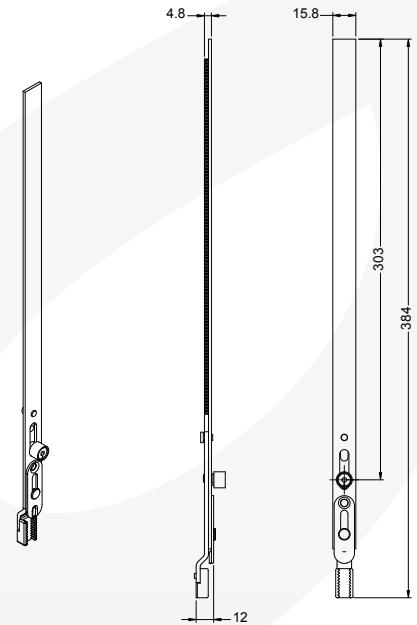

Doorbolt Keeps, Shoots & Extensions

SHOOTBOLTS, EXTENSIONS & SHOOTBOLT KEEPS

- 1 DASSB80SS - ST'D 12MM THROW 80MM SHOOTBOLT  
DALSB80SS - LONG 18MM THROW 80MM SHOOTBOLT
- 2 DASSB160SS - ST'D 12MM THROW 160MM SHOOTBOLT  
DALSB160SS - LONG 18MM THROW 160MM SHOOTBOLT
- 3 DASSB260SS - ST'D 12MM THROW 260MM SHOOTBOLT  
DALSB260SS - LONG 18MM THROW 260MM SHOOTBOLT

ADBESS -  
DOOR BOLT EXTENSION

ADBESS0 -  
DOOR BOLT EXTENSION - NO CAM

DKSDL/RKSS -  
SINGLE RESI DOOR KEEP,  
LEFT & RIGHT HAND VARIANTS AVAILABLE

DKFDKSS -  
DOUBLE FRENCH DOOR KEEP

**DOORBOLT KEEP OPTIONS**

**FULL LENGTH KEEPS FOR  
2 HOOK, 2 ROLLER DOOR BOLTS**  
DKPN352H2RL/RSS  
DKPN352H2RL/RT

**FULL LENGTH KEEPS FOR  
2 HOOK, 4 ROLLER DOOR BOLTS**  
DKPN352H4RL/RSS  
DKPN352H4RL/RT

**DKCLDL/RT - CENTRE LATCH KEEP,**  
LEFT & RIGHT HAND VARIANTS AVAILABLE

**DKHRT - HOOK BOLT/ROLLER KEEP**

**DKHDT - HOOK/DEADBOLT KEEP**