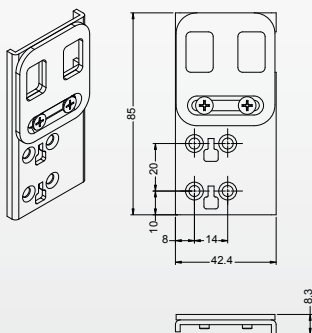

Doorbolt Keeps, Shoots & Extensions

SHOOTBOLTS, EXTENSIONS & SHOOTBOLT KEEPS

- 1 DASSB80SS - ST'D 12MM THROW 80MM SHOOTBOLT  
DALSB80SS - LONG 18MM THROW 80MM SHOOTBOLT
- 2 DASSB160SS - ST'D 12MM THROW 160MM SHOOTBOLT  
DALSB160SS - LONG 18MM THROW 160MM SHOOTBOLT
- 3 DASSB260SS - ST'D 12MM THROW 260MM SHOOTBOLT  
DALSB260SS - LONG 18MM THROW 260MM SHOOTBOLT

ADBESS -  
DOOR BOLT EXTENSION

ADBESS0 -  
DOOR BOLT EXTENSION - NO CAM

DKSDL/RKSS -  
SINGLE RESI DOOR KEEP,  
LEFT & RIGHT HAND VARIANTS AVAILABLE

DKFDKSS -  
DOUBLE FRENCH DOOR KEEP

**DOORBOLT KEEP OPTIONS**

**FULL LENGTH KEEPS FOR  
2 HOOK, 2 ROLLER DOOR BOLTS**  
DKPN352H2RL/RSS  
DKPN352H2RL/RT

**FULL LENGTH KEEPS FOR  
2 HOOK, 4 ROLLER DOOR BOLTS**  
DKPN352H4RL/RSS  
DKPN352H4RL/RT

**DKCLDL/RT - CENTRE LATCH KEEP,**  
LEFT & RIGHT HAND VARIANTS AVAILABLE

**DKHRT - HOOK BOLT/ROLLER KEEP**

**DKHDT - HOOK/DEADBOLT KEEP**