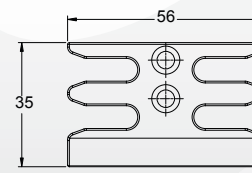

FRICTION STAY JIG

PRODUCT CODE - FSJIG002

ESPAG ROD KEEPS

ERK018MT

ERK129MT

ERK133MT

ERK125MT

ERK133MT

ERK061MT

PROFILE	ESPAG MUSHROOM KEEP
DECEUNINCK 2500	ERK138MT
DECEUNINCK 2800	ERK138MT
DECEUNINCK 3000	ERK138MT
DIPLOMAT INT TRANSOM	ERK111MT
DIPLOMAT 70	ERK099MT
DURAFLEX DIAMOND	ERK125MT
EUROCELL 60MM	ERK106MT
EUROCELL ULTIMATE 70	ERK122MT
EUROCELL LOGIK	ERK121MT/ERK133MT
EUROCELL LOGIK OVALO	ERK121MT/ERK133MT
KBE MAVINE 58MM	ERK107MT
KBE 70	ERK138MT
KOMMERLING GOLD CONNOUSIER	ERK082MT/ERK138MT
KOMMERLING GOLD 58MM	ERK082MT/ERK138MT
KOMMERLING GOLD 70MM	ERK082MT/ERK138MT
LINIAR SYSTEM 70	ERK041MBT
PROFILE 22 60MM	ERK024MAT
PROFILE 22 FS 70	ERK024MAT
PLASTMO INDEX 62MM	ERK041MBT

PROFILE	ESPAG MUSHROOM KEEP
PLASTMO INDEX 70MM	ERK041MBT
PLASTMO INDEX VOGUE	ERK041MBT
REHAU S706	ERK063MT
REHAU S706 INTEGRAL	ERK018MT
REHAU EDGE 70MM SCULPTURED	ERK018MT
REHAU TRITEC	ERK121MT
REHAU TRITEC INTEGRAL	ERK121MT
SELECTA ADVANCE 70	ERK063MT
SPECTUS ELITE 63	ERK132MT
SPECTUS ELITE 70	ERK132MT
STATUS ZENDOW	ERK138MT
SYNSEAL LEGEND	ERK018MT
SYNSEAL SILHOUETTE	ERK080MT
SYNSEAL SHIELD	ERK080MT
SYNSEAL SYNERJY	ERK129MT
VEKA 58MM	ERK065MT
VEKA 70MM	ERK061MAT
VEKA FS 70	ERK065MT
WHS HALO SYSTEM 10 58MM	ERK088MT
WHS HALO SYSTEM 10 70MM	ERK088MT