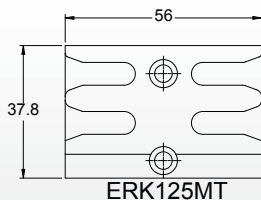

FRICTION STAY JIG

PRODUCT CODE - FSJIG002

ESPAG ROD KEEPS

ERK018MT

ERK129MT

ERK133MT

ERK125MT

ERK133MT

PROFILE	ESPAG MUSHROOM KEEP
PLASTMO INDEX 70MM	ERK041MBT
PLASTMO INDEX VOGUE	ERK041MBT
REHAU S706	ERK063MT
REHAU S706 INTEGRAL	ERK018MT
REHAU EDGE 70MM SCULPTURED	ERK018MT
REHAU TRITEC	ERK121MT
REHAU TRITEC INTEGRAL	ERK121MT
SELECTA ADVANCE 70	ERK063MT
SPECTUS ELITE 63	ERK132MT
SPECTUS ELITE 70	ERK132MT
STATUS ZENDOW	ERK138MT
SYNSEAL LEGEND	ERK018MT
SYNSEAL SILHOUETTE	ERK080MT
SYNSEAL SHIELD	ERK080MT
SYNSEAL SYNERJY	ERK129MT
VEKA 58MM	ERK065MT
VEKA 70MM	ERK061MAT
VEKA FS 70	ERK065MT
WHS HALO SYSTEM 10 58MM	ERK088MT
WHS HALO SYSTEM 10 70MM	ERK088MT