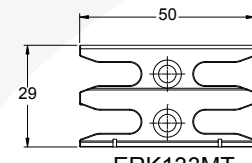

FRICTION STAY JIG

PRODUCT CODE - FSJIG002

ESPAG ROD KEEPS

ERK018MT

ERK129MT

ERK133MT

ERK125MT

ERK133MT

ERK061MT

PROFILE	ESPAG MUSHROOM KEEP
DECEUNINCK 2500	ERK138MT
DECEUNINCK 2800	ERK138MT
DECEUNINCK 3000	ERK138MT
DIPLOMAT INT TRANSOM	ERK111MT
DIPLOMAT 70	ERK099MT
DURAFLEX DIAMOND	ERK125MT
EUROCELL 60MM	ERK106MT
EUROCELL ULTIMATE 70	ERK122MT
EUROCELL LOGIK	ERK121MT/ERK133MT
EUROCELL LOGIK OVALO	ERK121MT/ERK133MT
KBE MAVINE 58MM	ERK107MT
KBE 70	ERK138MT
KOMMERLING GOLD CONNOUSIER	ERK082MT/ERK138MT
KOMMERLING GOLD 58MM	ERK082MT/ERK138MT
KOMMERLING GOLD 70MM	ERK082MT/ERK138MT
LINIAR SYSTEM 70	ERK041MBT
PROFILE 22 60MM	ERK024MAT
PROFILE 22 FS 70	ERK024MAT
PLASTMO INDEX 62MM	ERK041MBT

PROFILE	ESPAG MUSHROOM KEEP
PLASTMO INDEX 70MM	ERK041MBT
PLASTMO INDEX VOGUE	ERK041MBT
REHAU S706	ERK063MT
REHAU S706 INTEGRAL	ERK018MT
REHAU EDGE 70MM SCULPTURED	ERK018MT
REHAU TRITEC	ERK121MT
REHAU TRITEC INTEGRAL	ERK121MT
SELECTA ADVANCE 70	ERK063MT
SPECTUS ELITE 63	ERK132MT
SPECTUS ELITE 70	ERK132MT
STATUS ZENDOW	ERK138MT
SYNSEAL LEGEND	ERK018MT
SYNSEAL SILHOUETTE	ERK080MT
SYNSEAL SHIELD	ERK080MT
SYNSEAL SYNERJY	ERK129MT
VEKA 58MM	ERK065MT
VEKA 70MM	ERK061MAT
VEKA FS 70	ERK065MT
WHS HALO SYSTEM 10 58MM	ERK088MT
WHS HALO SYSTEM 10 70MM	ERK088MT