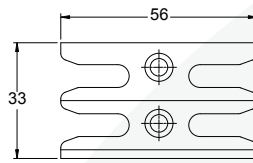

FRICTION STAY JIG

PRODUCT CODE - FSJIG002

ESPAG ROD KEEPS

ERK018MT

ERK129MT

ERK133MT

ERK125MT

ERK133MT

ERK061MT

PROFILE	ESPAG MUSHROOM KEEP
DECEUNINCK 2500	ERK138MT
DECEUNINCK 2800	ERK138MT
DECEUNINCK 3000	ERK138MT
DIPLOMAT INT TRANSOM	ERK111MT
DIPLOMAT 70	ERK099MT
DURAFLEX DIAMOND	ERK125MT
EUROCELL 60MM	ERK106MT
EUROCELL ULTIMATE 70	ERK122MT
EUROCELL LOGIK	ERK121MT/ERK133MT
EUROCELL LOGIK OVALO	ERK121MT/ERK133MT
KBE MAVINE 58MM	ERK107MT
KBE 70	ERK138MT
KOMMERLING GOLD CONNOUSIER	ERK082MT/ERK138MT
KOMMERLING GOLD 58MM	ERK082MT/ERK138MT
KOMMERLING GOLD 70MM	ERK082MT/ERK138MT
LINIAR SYSTEM 70	ERK041MBT
PROFILE 22 60MM	ERK024MAT
PROFILE 22 FS 70	ERK024MAT
PLASTMO INDEX 62MM	ERK041MBT

PROFILE	ESPAG MUSHROOM KEEP
PLASTMO INDEX 70MM	ERK041MBT
PLASTMO INDEX VOGUE	ERK041MBT
REHAU S706	ERK063MT
REHAU S706 INTEGRAL	ERK018MT
REHAU EDGE 70MM SCULPTURED	ERK018MT
REHAU TRITEC	ERK121MT
REHAU TRITEC INTEGRAL	ERK121MT
SELECTA ADVANCE 70	ERK063MT
SPECTUS ELITE 63	ERK132MT
SPECTUS ELITE 70	ERK132MT
STATUS ZENDOW	ERK138MT
SYNSEAL LEGEND	ERK018MT
SYNSEAL SILHOUETTE	ERK080MT
SYNSEAL SHIELD	ERK080MT
SYNSEAL SYNERJY	ERK129MT
VEKA 58MM	ERK065MT
VEKA 70MM	ERK061MAT
VEKA FS 70	ERK065MT
WHS HALO SYSTEM 10 58MM	ERK088MT
WHS HALO SYSTEM 10 70MM	ERK088MT