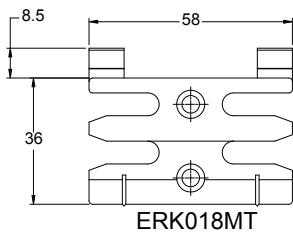

FRICTION STAY JIG

PRODUCT CODE - FSJIG002

ESPAG ROD KEEPS

ERK018MT

ERK129MT

ERK133MT

ERK125MT

ERK133MT

ERK061MT

PROFILE	ESPAG MUSHROOM KEEP
DECEUNINCK 2500	ERK138MT
DECEUNINCK 2800	ERK138MT
DECEUNINCK 3000	ERK138MT
DIPLOMAT INT TRANSOM	ERK111MT
DIPLOMAT 70	ERK099MT
DURAFLEX DIAMOND	ERK125MT
EUROCELL 60MM	ERK106MT
EUROCELL ULTIMATE 70	ERK122MT
EUROCELL LOGIK	ERK121MT/ERK133MT
EUROCELL LOGIK OVALO	ERK121MT/ERK133MT
KBE MAVINE 58MM	ERK107MT
KBE 70	ERK138MT
KOMMERLING GOLD CONNOUSIER	ERK082MT/ERK138MT
KOMMERLING GOLD 58MM	ERK082MT/ERK138MT
KOMMERLING GOLD 70MM	ERK082MT/ERK138MT
LINIAR SYSTEM 70	ERK041MBT
PROFILE 22 60MM	ERK024MAT
PROFILE 22 FS 70	ERK024MAT
PLASTMO INDEX 62MM	ERK041MBT

PROFILE	ESPAG MUSHROOM KEEP
PLASTMO INDEX 70MM	ERK041MBT
PLASTMO INDEX VOGUE	ERK041MBT
REHAU S706	ERK063MT
REHAU S706 INTEGRAL	ERK018MT
REHAU EDGE 70MM SCULPTURED	ERK018MT
REHAU TRITEC	ERK121MT
REHAU TRITEC INTEGRAL	ERK121MT
SELECTA ADVANCE 70	ERK063MT
SPECTUS ELITE 63	ERK132MT
SPECTUS ELITE 70	ERK132MT
STATUS ZENDOW	ERK138MT
SYNSEAL LEGEND	ERK018MT
SYNSEAL SILHOUETTE	ERK080MT
SYNSEAL SHIELD	ERK080MT
SYNSEAL SYNERJY	ERK129MT
VEKA 58MM	ERK065MT
VEKA 70MM	ERK061MAT
VEKA FS 70	ERK065MT
WHS HALO SYSTEM 10 58MM	ERK088MT
WHS HALO SYSTEM 10 70MM	ERK088MT