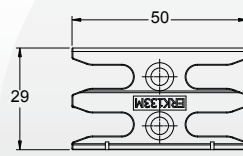

FRICTION STAY JIG

PRODUCT CODE - FSJIG002

ESPAG ROD KEEPS

ERK018MT

ERK129MT

ERK133MT

ERK125MT

ERK133MT

ERK061MT

PROFILE	ESPAG MUSHROOM KEEP
DECEUNINCK 2500	ERK138MT
DECEUNINCK 2800	ERK138MT
DECEUNINCK 3000	ERK138MT
DIPLOMAT INT TRANSOM	ERK111MT
DIPLOMAT 70	ERK099MT
DURAFLEX DIAMOND	ERK125MT
EUROCELL 60MM	ERK106MT
EUROCELL ULTIMATE 70	ERK122MT
EUROCELL LOGIK	ERK121MT/ERK133MT
EUROCELL LOGIK OVALO	ERK121MT/ERK133MT
KBE MAVINE 58MM	ERK107MT
KBE 70	ERK138MT
KOMMERLING GOLD CONNOUSIER	ERK082MT/ERK138MT
KOMMERLING GOLD 58MM	ERK082MT/ERK138MT
KOMMERLING GOLD 70MM	ERK082MT/ERK138MT
LINIAR SYSTEM 70	ERK041MBT
PROFILE 22 60MM	ERK024MAT
PROFILE 22 FS 70	ERK024MAT
PLASTMO INDEX 62MM	ERK041MBT

PROFILE	ESPAG MUSHROOM KEEP
PLASTMO INDEX 70MM	ERK041MBT
PLASTMO INDEX VOGUE	ERK041MBT
REHAU S706	ERK063MT
REHAU S706 INTEGRAL	ERK018MT
REHAU EDGE 70MM SCULPTURED	ERK018MT
REHAU TRITEC	ERK121MT
REHAU TRITEC INTEGRAL	ERK121MT
SELECTA ADVANCE 70	ERK063MT
SPECTUS ELITE 63	ERK132MT
SPECTUS ELITE 70	ERK132MT
STATUS ZENDOW	ERK138MT
SYNSEAL LEGEND	ERK018MT
SYNSEAL SILHOUETTE	ERK080MT
SYNSEAL SHIELD	ERK080MT
SYNSEAL SYNERJY	ERK129MT
VEKA 58MM	ERK065MT
VEKA 70MM	ERK061MAT
VEKA FS 70	ERK065MT
WHS HALO SYSTEM 10 58MM	ERK088MT
WHS HALO SYSTEM 10 70MM	ERK088MT