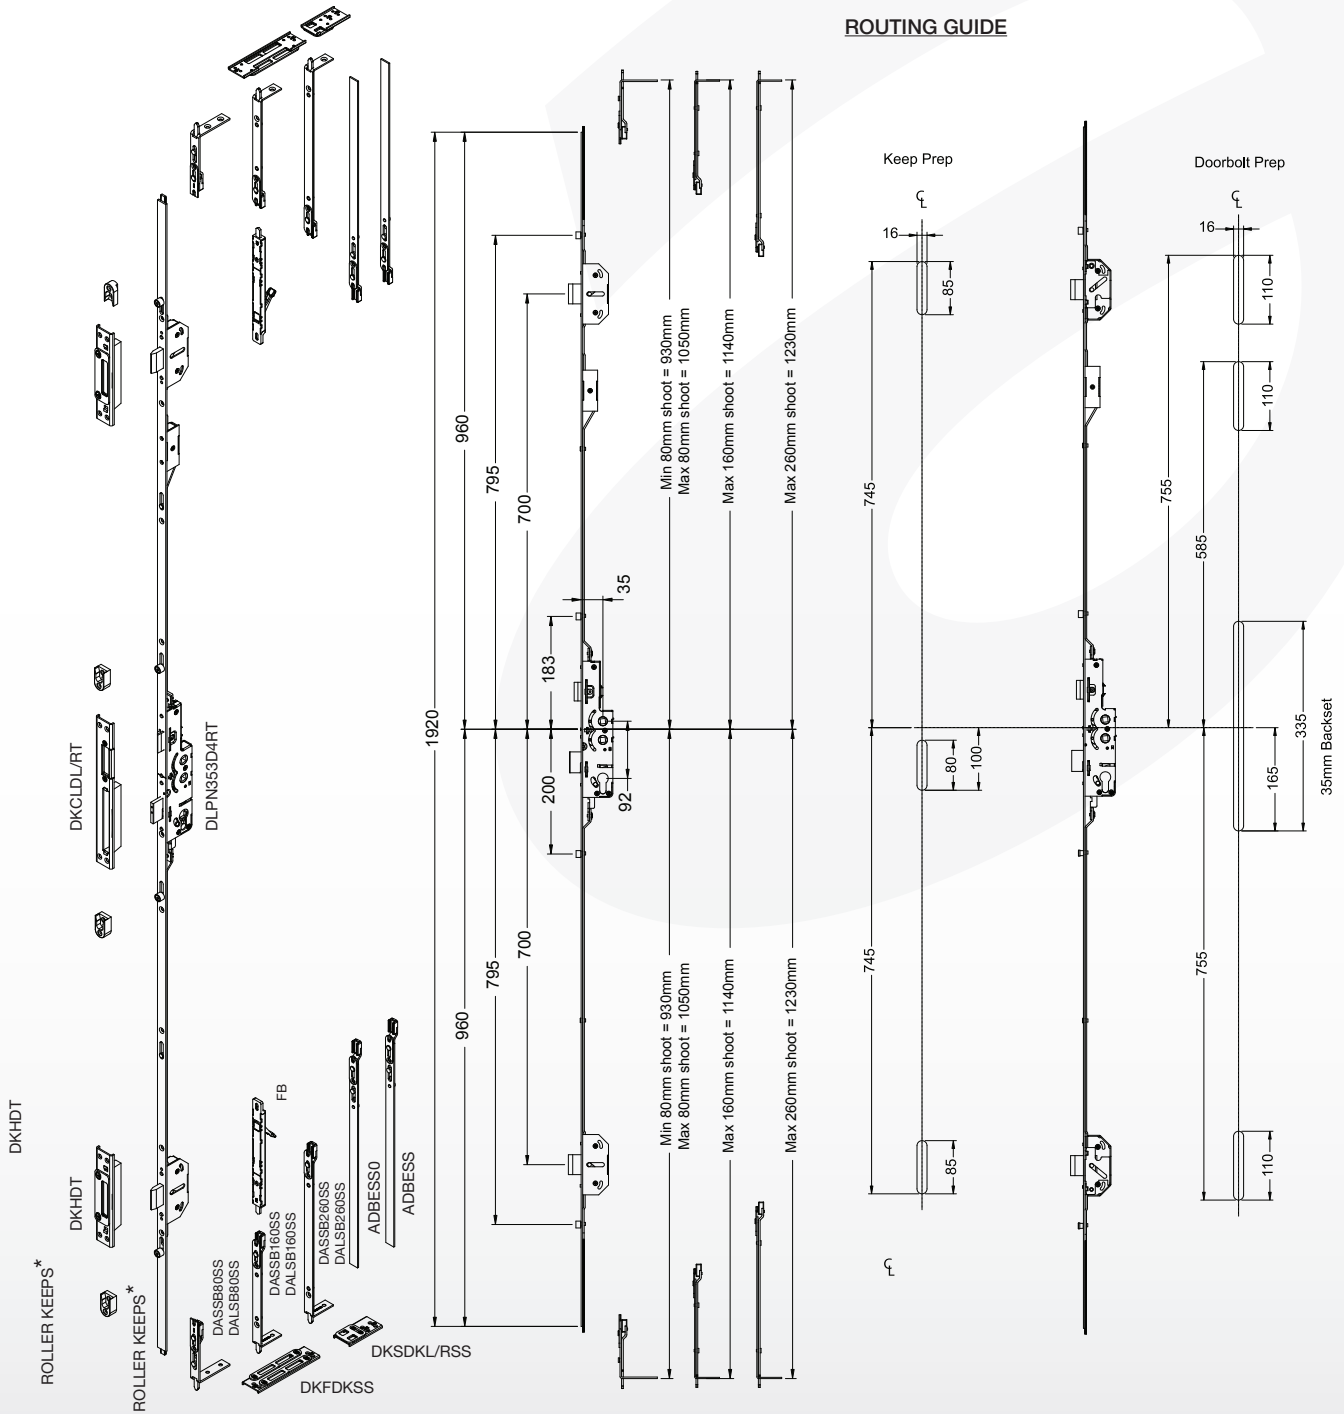

Technical Information

3 DEADBOLT, 4 ROLLER DOOR LOCK - DIMENSIONS

ROUTING GUIDE

ROLLER KEEPS* -
CONTACT AVOCET TECHNICAL DEPARTMENT

The 3 Deadbolt door lock is available with a comprehensive range of ancillary items to suit a wide range of applications. Please refer to pages 72-73 for more details.

PRODUCT OPTIONS

TYPE	BACKSET	ROLLER CAMS	DEAD BOLT	HOOKS	OPTIONAL
					SHOOTBOLT
3 DEADBOLT	35	4	3	0	2

TRIVALENT - 3 DEADBOLT, 4 ROLLER DOOR BOLT

- NEW Trivalent silver finish
- Four roller cams for effortless sealing
- Suitable for lever-lever and lever-pad applications
- Top, bottom and centre deadbolts for greater security
- Reversible centre latch to suit all applications
- Latch can be changed from the faceplate without removing unit from the profile
- 20mm deadbolt throw
- 80, 160 & 260mm shootbolts available
- 35mm backset suits the majority of profiles
- Centre latch/deadbolt, deadbolt keep & 4 roller keeps required

Centre Latch, Deadbolt & Rollers: Brass, nickel plated

Additional Information

Door lock Box Quantity: 5 per box

Keeps: 10 per box

* 4 Profile related roller keeps required

8 Profile related packers for deadbolt keeps

(for packers please contact your sales advisor)

PRODUCT CODES		
	CODE	DESCRIPTION
MAIN PARTS	DLPN353D4RT	35MM 3 DEADBOLT DOOR LOCK
	DKCLDLT	CENTRE LATCH KEEP (L. HAND)
	DKCLDRT	CENTRE LATCH KEEP (R. HAND)
	DKHDT	DEAD BOLT KEEP
	*	ROLLER KEEPS
OPTIONAL	MBRCSS	MULTI BOLT RETAINING CLIP
	DKFDKSS	DOUBLE FRENCH DOOR KEEP
	DKSDKLSS	SINGLE RESI DOOR KEEP (L. HAND)
	DKSDKRSS	SINGLE RESI DOOR KEEP (R. HAND)
	DASSB80SS	80MM SHORT THROW SHOOTBOLT S/STEEL
	DALSB80SS	80MM LONG THROW SHOOTBOLT S/STEEL
	DASSB160SS	160MM SHORT THROW SHOOTBOLT S/STEEL
	DALSB160SS	160MM LONG THROW SHOOTBOLT S/STEEL
	DASSB260SS	260MM SHORT THROW SHOOTBOLT S/STEEL
	DALSB260SS	260MM LONG THROW SHOOTBOLT S/STEEL
	ADBESS	DOOR BOLT EXTENSION C/W CAM
	ADBESS0	DOOR BOLT EXTENSION NO CAM
	FB	FINGER BOLT