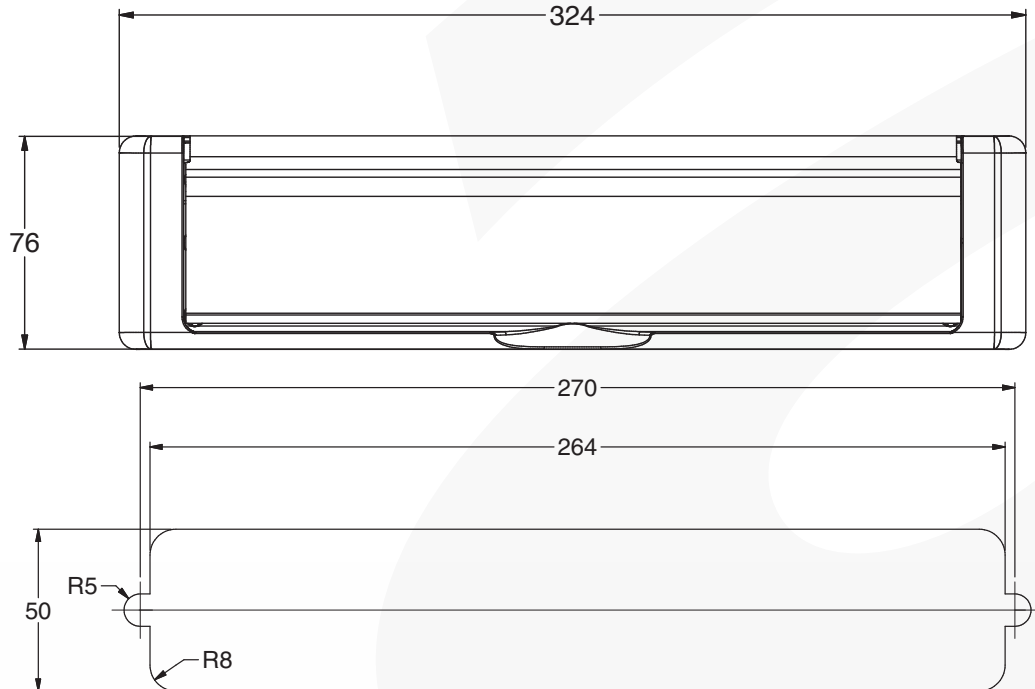

Technical Information

**AFFINITY LETTERPLATE - DIMENSIONS & ROUTING DETAILS**

Aperture size: Min 38 - Max 70mm

**PRODUCT CODES**

WHITE	BLACK	GOLD	CHROME	SATIN CHROME	FLINT
LPAFWH	LPAFBL	LPAFCG	LPAFCH	LPAFSC	LPAFFL

- NEW letterplate with contoured edges to complement the Affinity range of window & door handles
- 12 inch version to take full A4 size mail
- External flap opens up to 180°
- Fully sprung loaded
- Finger slot for easy opening
- Available in White, Black, Gold, Chrome, Satin Chrome and Flint
- Contains external weatherseal and internal draught seal
- All supplied with 2 fixing screws
- Internal nylon brush seal to reduce air filtration

### Assessment Data

**Performance:** tested (flap) to 50,000 operations  
Aperture size conforms to requirements of BS EN 13724:2002

### Material Specifications

**Flap:** Zinc BS1004A

**Body:** Zinc BS1004A