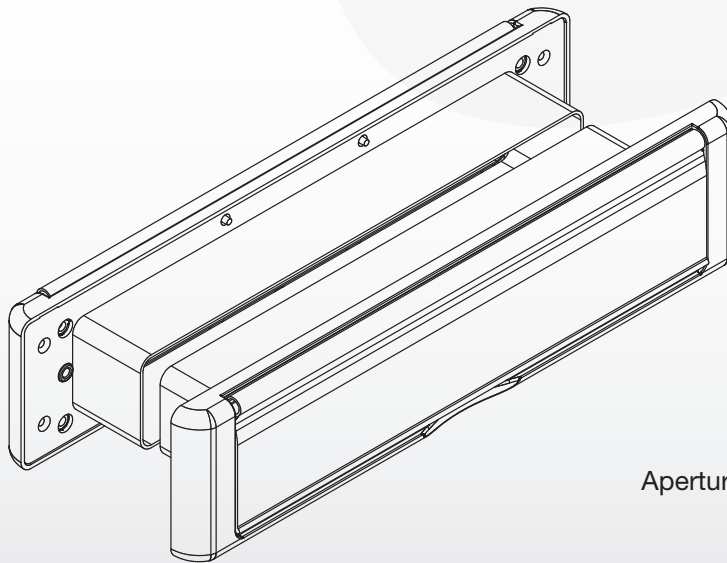

Technical Information

**AFFINITY LETTERPLATE - DIMENSIONS & ROUTING DETAILS**

Aperture size: Min 38 - Max 70mm

**PRODUCT CODES**

WHITE	BLACK	GOLD	CHROME	SATIN CHROME	FLINT
LPAFWH	LPAFBL	LPAFCG	LPAFCH	LPAFSC	LPAFFL

- NEW letterplate with contoured edges to complement the Affinity range of window & door handles
- 12 inch version to take full A4 size mail
- External flap opens up to 180°
- Fully sprung loaded
- Finger slot for easy opening
- Available in White, Black, Gold, Chrome, Satin Chrome and Flint
- Contains external weatherseal and internal draught seal
- All supplied with 2 fixing screws
- Internal nylon brush seal to reduce air filtration

### Material Specifications

**Flap:** Zinc BS1004A

**Body:** Zinc BS1004A