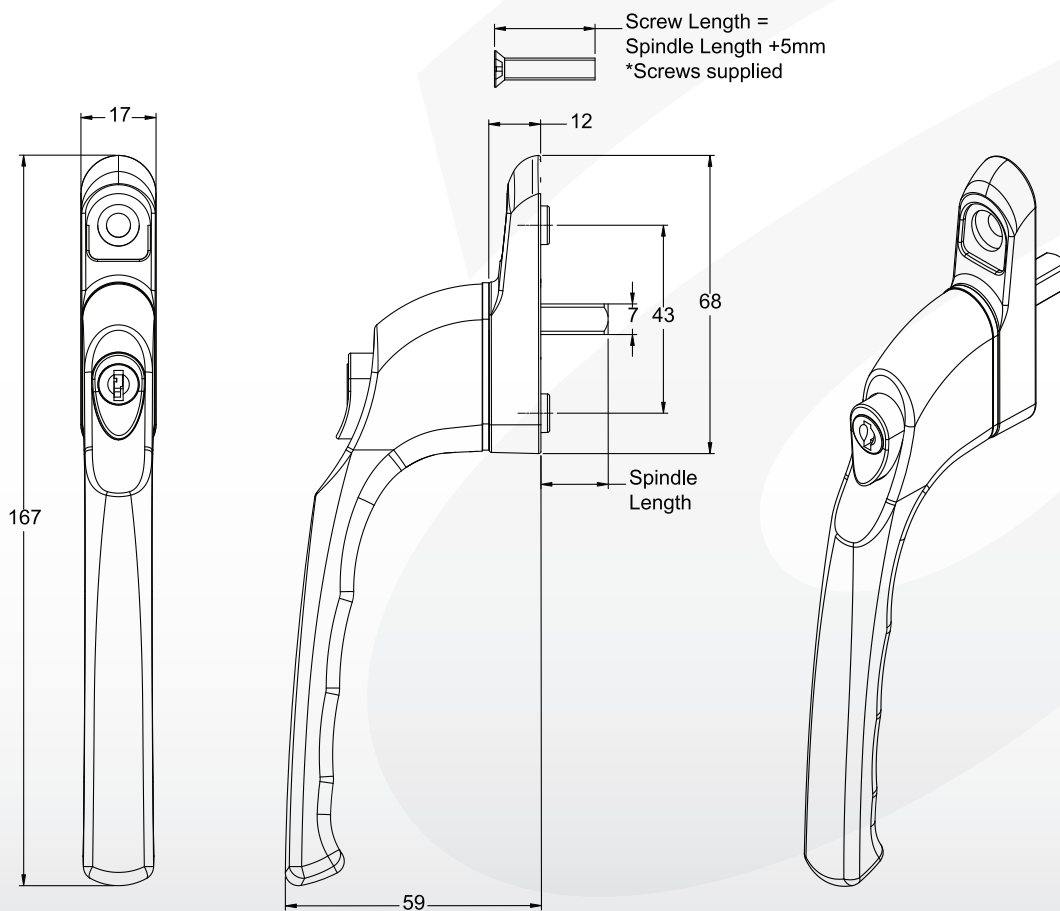

## AFFINITY WINDOW HANDLES - DIMENSIONS