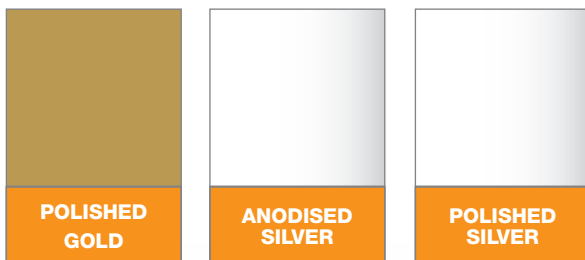

Coating Specification

Polyester Powder Coated: White & Black, 60 microns minimum coating thickness

Gold: Polished

Silver: Anodised SAA

Additional Information

Box Quantities: 10 & 12 inch - 25, Slimline - 20