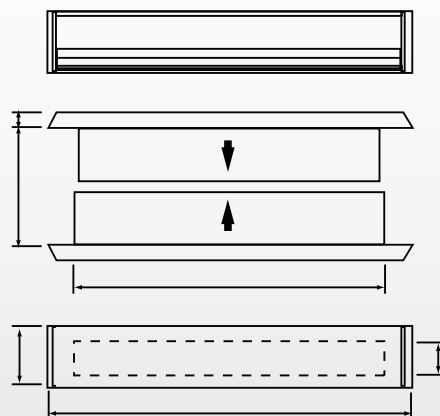

### LETTERPLATE - DIMENSIONS

10 INCH

12 INCH

SLIMLINE

### PRODUCT CODES

	WHITE	BLACK	POLISHED GOLD	ANODISED SILVER	POLISHED SILVER
10 INCH	P5974-742B-BS	P5974-743B-BS	P5974-744B-BS	P5974-741B-BS	P5974-740B-BS
12 INCH	P5984-742B-BS	-	-	P5984-741B-BS	-
SLIMLINE	P203003	-	-	-	-

# LETTERPLATE RANGE

- 10 and 12 inch versions take full A4 size mail
- 10 inch and 12 inch frames available in black and white
- Contains external weatherseal and internal draught seal
- All supplied with 2 twinstart fixing screws
- Internal nylon brush seal to reduce air filtration