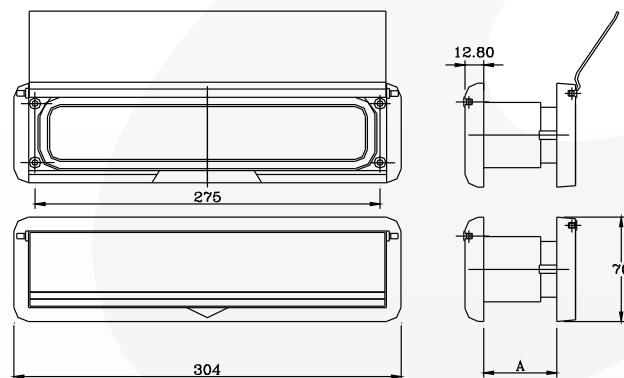

### LETTERPLATE - DIMENSIONS

10 INCH

12 INCH

SLIMLINE

### PRODUCT CODES

	WHITE	BLACK	POLISHED GOLD	ANODISED SILVER	POLISHED SILVER
10 INCH	P5974-742B-BS	P5974-743B-BS	P5974-744B-BS	P5974-741B-BS	P5974-740B-BS
12 INCH	P5984-742B-BS	-	-	P5984-741B-BS	-
SLIMLINE	P203003	-	-	-	-

# LETTERPLATE RANGE

- 10 and 12 inch versions take full A4 size mail
- 10 inch and 12 inch frames available in black and white
- Contains external weatherseal and internal draught seal
- All supplied with 2 twinstart fixing screws
- Internal nylon brush seal to reduce air filtration

### Assessment Data

**Performance:** tested (flap) to 40,000 operations  
12 inch version aperture size complies with BS2911