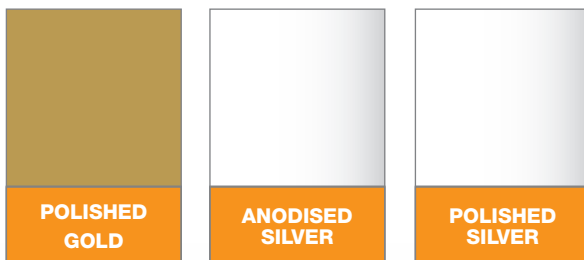

LETTERPLATE RANGE

- 10 and 12 inch versions take full A4 size mail
- 10 inch and 12 inch frames available in black and white
- Contains external weatherseal and internal draught seal
- All supplied with 2 twinstart fixing screws
- Internal nylon brush seal to reduce air filtration

Technical Information

Assessment Data

Performance: tested (flap) to 40,000 operations
12 inch version aperture size complies with BS2911

Material Specifications

Flap: Extruded Aluminium 6030 Alloy

Body: ABS

Coating Specification

Polyester Powder Coated: White & Black, 60 microns minimum coating thickness

Gold: Polished

Silver: Anodised SAA

Additional Information

Box Quantities: 10 & 12 inch - 25, Slimline - 20

Call our Sales Team now on 01484 725 001

avocet
HARDWARE