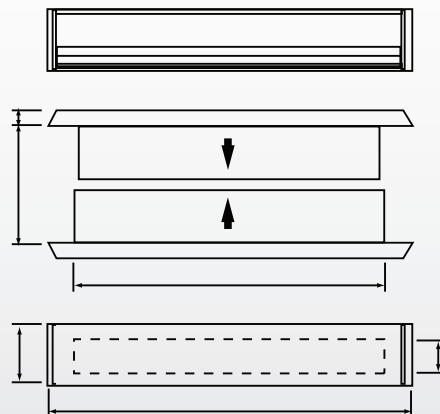

Technical Information

LETTERPLATE - DIMENSIONS

10 INCH

12 INCH

SLIMLINE

PRODUCT CODES

	WHITE	BLACK	POLISHED GOLD	ANODISED SILVER	POLISHED SILVER
10 INCH	P5974-742B-BS	P5974-743B-BS	P5974-744B-BS	P5974-741B-BS	P5974-740B-BS
12 INCH	P5984-742B-BS	-	-	P5984-741B-BS	-
SLIMLINE	P203003	-	-	-	-

LETTERPLATE RANGE

- 10 and 12 inch versions take full A4 size mail
- 10 inch and 12 inch frames available in black and white
- Contains external weatherseal and internal draught seal
- All supplied with 2 twinstart fixing screws
- Internal nylon brush seal to reduce air filtration

Technical Information

Assessment Data

Performance: tested (flap) to 40,000 operations
12 inch version aperture size complies with BS2911

Material Specifications

Flap: Extruded Aluminium 6030 Alloy

Body: ABS

Coating Specification

Polyester Powder Coated: White & Black, 60 microns minimum coating thickness

Gold: Polished

Silver: Anodised SAA

Additional Information

Box Quantities: 10 & 12 inch - 25, Slimline - 20