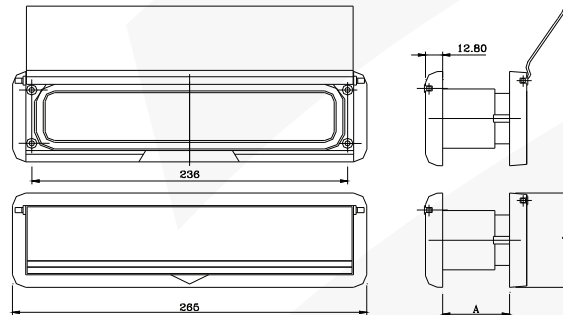

Technical Information

LETTERPLATE - DIMENSIONS

10 INCH

12 INCH

SLIMLINE

PRODUCT CODES

	WHITE	BLACK	POLISHED GOLD	ANODISED SILVER	POLISHED SILVER
10 INCH	P5974-742B-BS	P5974-743B-BS	P5974-744B-BS	P5974-741B-BS	P5974-740B-BS
12 INCH	P5984-742B-BS	-	-	P5984-741B-BS	-
SLIMLINE	P203003	-	-	-	-

LETTERPLATE RANGE

- 10 and 12 inch versions take full A4 size mail
- 10 inch and 12 inch frames available in black and white
- Contains external weatherseal and internal draught seal
- All supplied with 2 twinstart fixing screws
- Internal nylon brush seal to reduce air filtration

Technical Information

Assessment Data

Performance: tested (flap) to 40,000 operations
12 inch version aperture size complies with BS2911

Material Specifications

Flap: Extruded Aluminium 6030 Alloy

Body: ABS