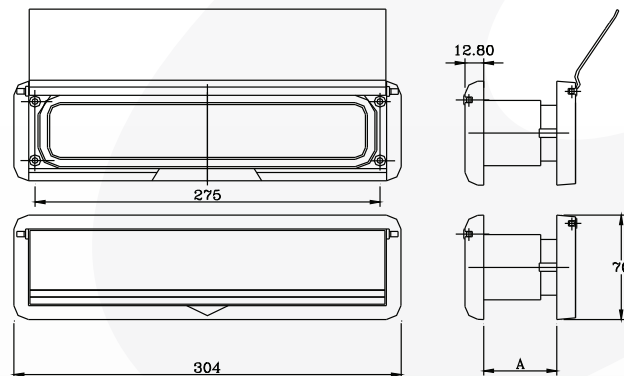

Technical Information

LETTERPLATE - DIMENSIONS

10 INCH

12 INCH

SLIMLINE

PRODUCT CODES

	WHITE	BLACK	POLISHED GOLD	ANODISED SILVER	POLISHED SILVER
10 INCH	P5974-742B-BS	P5974-743B-BS	P5974-744B-BS	P5974-741B-BS	P5974-740B-BS
12 INCH	P5984-742B-BS	-	-	P5984-741B-BS	-
SLIMLINE	P203003	-	-	-	-

LETTERPLATE RANGE

- 10 and 12 inch versions take full A4 size mail
- 10 inch and 12 inch frames available in black and white
- Contains external weatherseal and internal draught seal
- All supplied with 2 twinstart fixing screws
- Internal nylon brush seal to reduce air filtration

Technical Information

Assessment Data

Performance: tested (flap) to 40,000 operations
12 inch version aperture size complies with BS2911

Material Specifications

Flap: Extruded Aluminium 6030 Alloy

Body: ABS