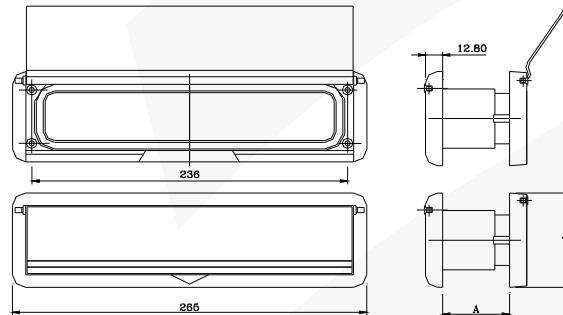

### LETTERPLATE - DIMENSIONS

10 INCH

12 INCH

SLIMLINE

# LETTERPLATE RANGE

- 10 and 12 inch versions take full A4 size mail
- 10 inch and 12 inch frames available in black and white
- Contains external weatherseal and internal draught seal
- All supplied with 2 twinstart fixing screws
- Internal nylon brush seal to reduce air filtration

### Assessment Data

**Performance:** tested (flap) to 40,000 operations  
12 inch version aperture size complies with BS2911