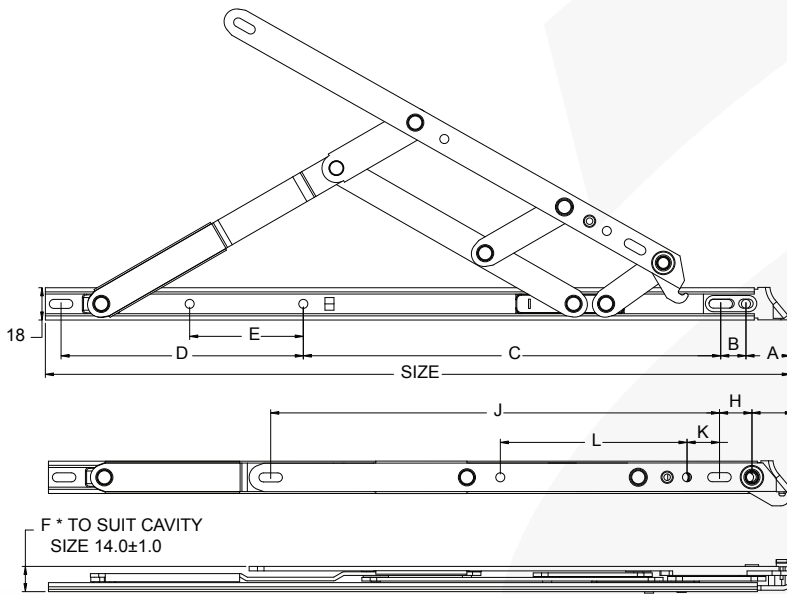

Technical Information

SECURITY FRICTION STAYS - DIMENSIONS

Security Friction Stay

Security Restricted Friction Stay

DIMENSIONS - MM

	SIZE	A	B	C	D	E	F	G	H	J	K	L
SIDE HUNG	12"	22.5	18.0	196.0	69.0	-	14.0	23.0	15.0	173.5	-	74.5
	16"	22.5	18.0	246.0	119.0	49.0	14.0	23.0	18.5	220.0	13.5	107.0
TOP HUNG	8"	22.5	18.0	125.5	40.5	-	14.0	23.0	15.0	136.0	-	-
	10"	22.5	18.0	174.5	41.5	-	14.0	23.0	18.5	155.0	13.5	-
	12"	22.5	18.0	209.5	56.0	-	14.0	23.0	18.5	176.0	13.5	37.0
	16"	22.5	18.0	246.0	119.0	49.0	14.0	23.0	18.5	220.0	13.5	107.0
	20"	22.5	18.0	213.5	251.0	116.0	14.0	23.0	18.5	270.5	13.5	157.5
	24"	22.5	18.0	213.5	350.5	166.0	14.0	23.0	18.5	307.0	13.5	207.5

- A range of security top hung and side hung variants that can conform to BS7950:1997
- Advanced interlocking hook design creating two additional high level security points on a window sash
- Side hung - 12" and 16", Top hung - 8" - 24"
- Spring loaded restrictor option available which ensures automatic re-engagement as the stay is closed (limiting the initial opening to 100mm)
- Top hung restricted stays supplied with catches on both left and right hand stays
- Side hung restricted stays supplied handed with catches fitted on lower stay only

Material Specifications

Track, link and rivets: 430 grade stainless steel (ref BS1449 Part 2:1991)

Plastic Components: Nylon 6

Additional Information

Box Qty: 10 Pairs, **Accessories:** Jig, 4mm Packers (HSFP)

PRODUCT CODES						
	TYPE	CODE	SIZE (")	OPENING ANGLE (°)	MAX WEIGHT (KG)	MAX VENT SIZE (MM) W X H
SIDE HUNG	SECURITY STAY	SSH	12	60	22	600 x 1200
		SSH	16	60	24	650 x 1200
TOP HUNG		STH	08	80	12	1200 x 350
		STH	10	85	14	1200 x 400
		STH	12	85	16	1200 x 600
		STH	16	60	20	1200 x 800
		STH	20	45	24	1200 x 900
		STH	24	40	27	1200 x 1000
SIDE HUNG	SECURITY RESTRICTED STAY	L/RSRSH	12	60	22	600 x 1200
		L/RSRSH	16	60	24	650 x 1200
TOP HUNG		SRTH	16	60	20	1200 x 800
		SRTH	20	45	24	1200 x 900
		SRTH	24	40	27	1200 x 1000