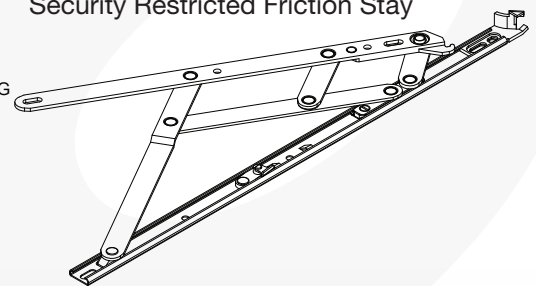

Technical Information

SECURITY FRICTION STAYS - DIMENSIONS

Security Friction Stay

Security Restricted Friction Stay

DIMENSIONS - MM

	SIZE	A	B	C	D	E	F	G	H	J	K	L
SIDE HUNG	12"	22.5	18.0	196.0	69.0	-	14.0	23.0	15.0	173.5	-	74.5
	16"	22.5	18.0	246.0	119.0	49.0	14.0	23.0	18.5	220.0	13.5	107.0
TOP HUNG	8"	22.5	18.0	125.5	40.5	-	14.0	23.0	15.0	136.0	-	-
	10"	22.5	18.0	174.5	41.5	-	14.0	23.0	18.5	155.0	13.5	-
	12"	22.5	18.0	209.5	56.0	-	14.0	23.0	18.5	176.0	13.5	37.0
	16"	22.5	18.0	246.0	119.0	49.0	14.0	23.0	18.5	220.0	13.5	107.0
	20"	22.5	18.0	213.5	251.0	116.0	14.0	23.0	18.5	270.5	13.5	157.5
	24"	22.5	18.0	213.5	350.5	166.0	14.0	23.0	18.5	307.0	13.5	207.5

- A range of security top hung and side hung variants that can conform to BS7950:1997
- Advanced interlocking hook design creating two additional high level security points on a window sash
- Side hung - 12" and 16", Top hung - 8" - 24"
- Spring loaded restrictor option available which ensures automatic re-engagement as the stay is closed (limiting the initial opening to 100mm)
- Top hung restricted stays supplied with catches on both left and right hand stays
- Side hung restricted stays supplied handed with catches fitted on lower stay only