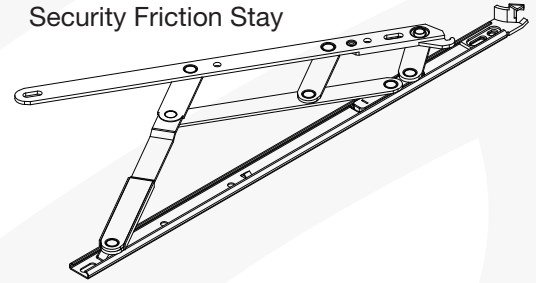

Technical Information

SECURITY FRICTION STAYS - DIMENSIONS

Security Friction Stay

Security Restricted Friction Stay

DIMENSIONS - MM

	SIZE	A	B	C	D	E	F	G	H	J	K	L
SIDE HUNG	12"	22.5	18.0	196.0	69.0	-	14.0	23.0	15.0	173.5	-	74.5
	16"	22.5	18.0	246.0	119.0	49.0	14.0	23.0	18.5	220.0	13.5	107.0
TOP HUNG	8"	22.5	18.0	125.5	40.5	-	14.0	23.0	15.0	136.0	-	-
	10"	22.5	18.0	174.5	41.5	-	14.0	23.0	18.5	155.0	13.5	-
	12"	22.5	18.0	209.5	56.0	-	14.0	23.0	18.5	176.0	13.5	37.0
	16"	22.5	18.0	246.0	119.0	49.0	14.0	23.0	18.5	220.0	13.5	107.0
	20"	22.5	18.0	213.5	251.0	116.0	14.0	23.0	18.5	270.5	13.5	157.5
	24"	22.5	18.0	213.5	350.5	166.0	14.0	23.0	18.5	307.0	13.5	207.5

- A range of security top hung and side hung variants that can conform to BS7950:1997
- Advanced interlocking hook design creating two additional high level security points on a window sash
- Side hung - 12" and 16", Top hung - 8" - 24"
- Spring loaded restrictor option available which ensures automatic re-engagement as the stay is closed (limiting the initial opening to 100mm)
- Top hung restricted stays supplied with catches on both left and right hand stays
- Side hung restricted stays supplied handed with catches fitted on lower stay only