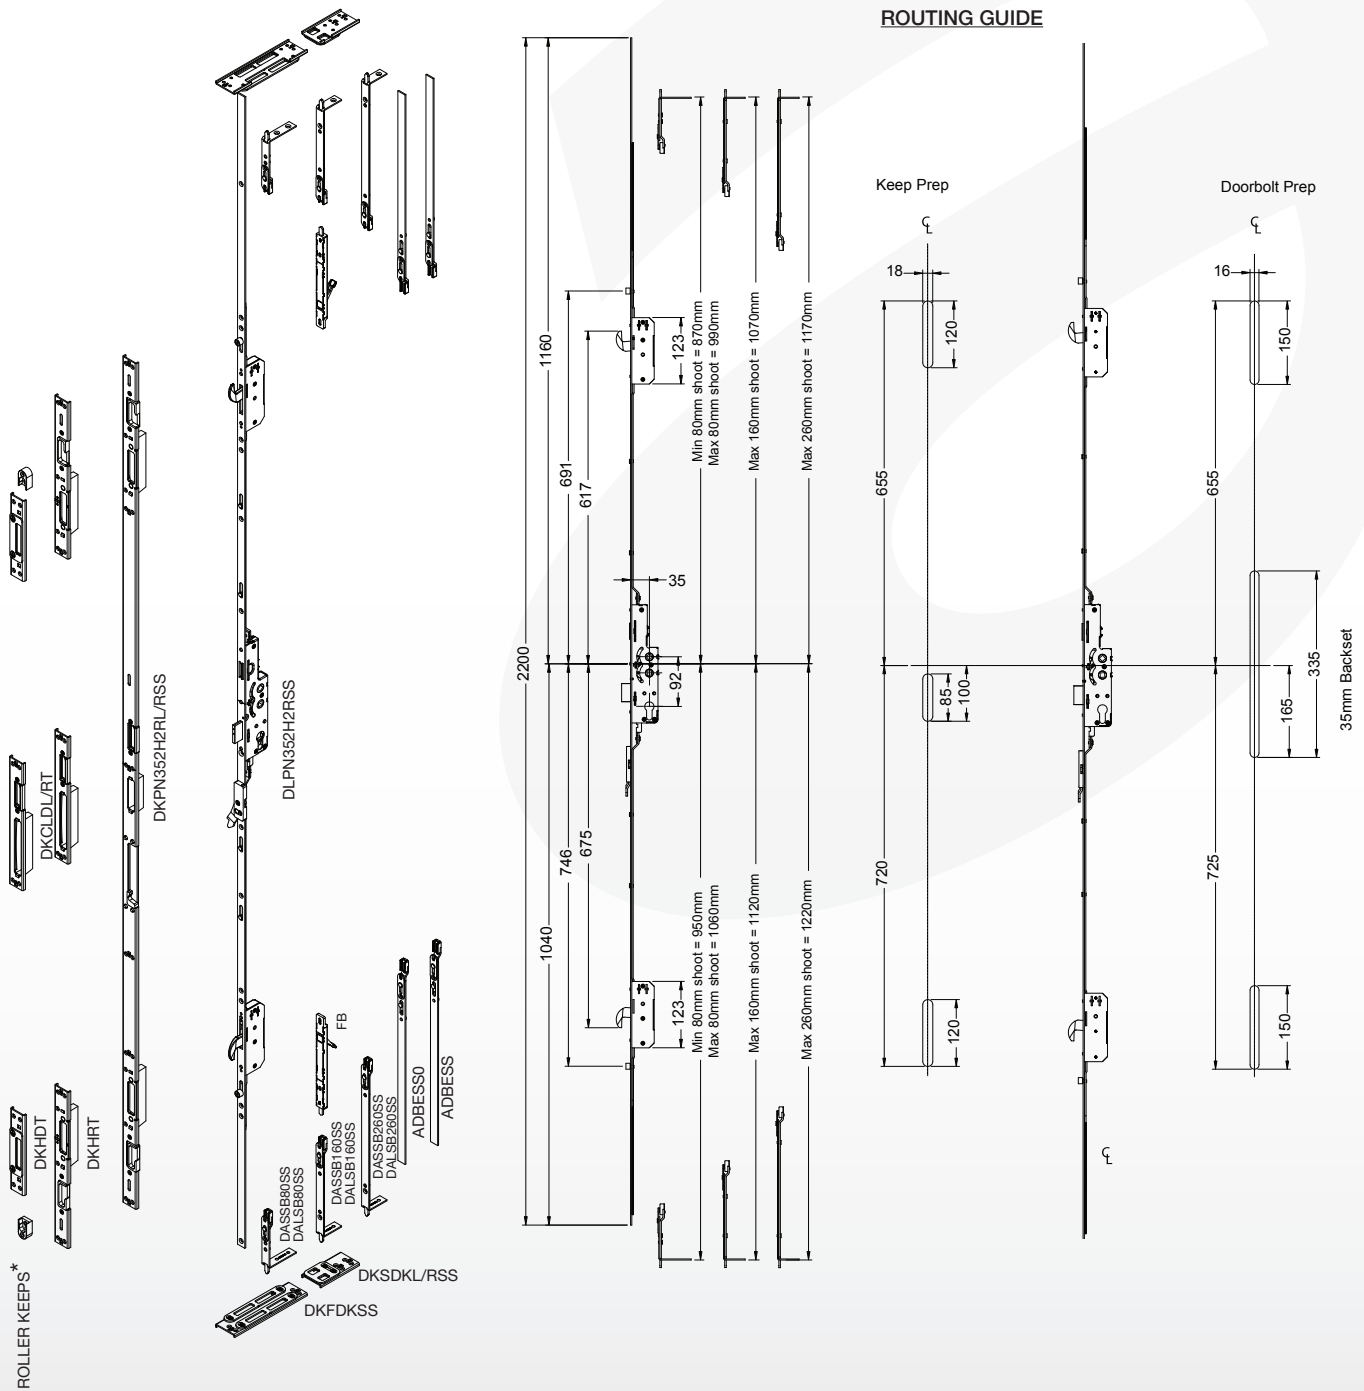

Technical Information

STAINLESS STEEL. 2 HOOK, 2 ROLLER DOOR BOLT - DIMENSIONS

ROUTING GUIDE

The Stainless Steel 2 Hook, 2 Roller door lock is available with a comprehensive range of ancillary items to suit a wide range of applications. Please refer to pages 72-73 for more details.

ROLLER KEEPS* -
CONTACT AVOCET TECHNICAL DEPARTMENT

PRODUCT OPTIONS

TYPE	BACKSET	ROLLER CAMS	DEAD BOLT	HOOKS	SHOOTBOLT (OPTIONAL)	SASH-LIFTER	KEEP ACCESSORIES		
							1 PIECE	3 PIECE	5 PIECE
STAINLESS STEEL - 2 HOOK, 2 ROLLER	35	2	1	2	2	☐	☐	☐	☐

STAINLESS STEEL - 2 HOOK, 2 ROLLER DOOR BOLT

- NEW Trivalent silver finish with stainless steel faceplate
- BBA approved to meet PAS23/24 security standards
- Reversible centre latch to suit all applications
- Latch can be changed from the faceplate without removing unit from the profile
- Suitable for lever-lever and lever-pad applications
- Two roller cams for effortless sealing
- Can be fitted with shootbolts
- Two opposing hooks, centre deadbolt and shootbolt options for enhanced security
- With a unique sash lifting mechanism which maintains the correct sash to frame alignment to provide trouble free operation

PRODUCT CODES		
	CODE	DESCRIPTION
MAIN PARTS	DLPN352H2RSS	35MM BACKSET DOORBOLT - S/STEEL FACEPLATE
	DKPN352H2RLSS	FULL LENGTH KEEP (L. HAND)
	DKPN352H2RRSS	FULL LENGTH KEEP (R. HAND)
	DKCLDLT	CENTRE LATCH KEEP (L. HAND)
	DKCLDRT	CENTRE LATCH KEEP (R. HAND)
	DKHRT	HOOK BOLT/ROLLER KEEP
	DKHDT	HOOK KEEP
OPTIONAL	MBRCSS	MULTI BOLT RETAINING CLIP
	DKFDKSS	DOUBLE FRENCH DOOR KEEP
	DKSDKLSS	SINGLE RESI DOOR KEEP (L. HAND)
	DKSDKRSS	SINGLE RESI DOOR KEEP (R. HAND)
	DASSB80SS	80MM SHORT THROW SHOOTBOLT S/STEEL
	DALSB80SS	80MM LONG THROW SHOOTBOLT S/STEEL
	DASSB160SS	160MM SHORT THROW SHOOTBOLT S/STEEL
	DALSB160SS	160MM LONG THROW SHOOTBOLT S/STEEL
	DASSB260SS	260MM SHORT THROW SHOOTBOLT S/STEEL
	DALSB260SS	260MM LONG THROW SHOOTBOLT S/STEEL
	ADBESS	DOOR BOLT EXTENSION C/W CAM
	ADBESS0	DOOR BOLT EXTENSION NO CAM
	FB	FINGER BOLT