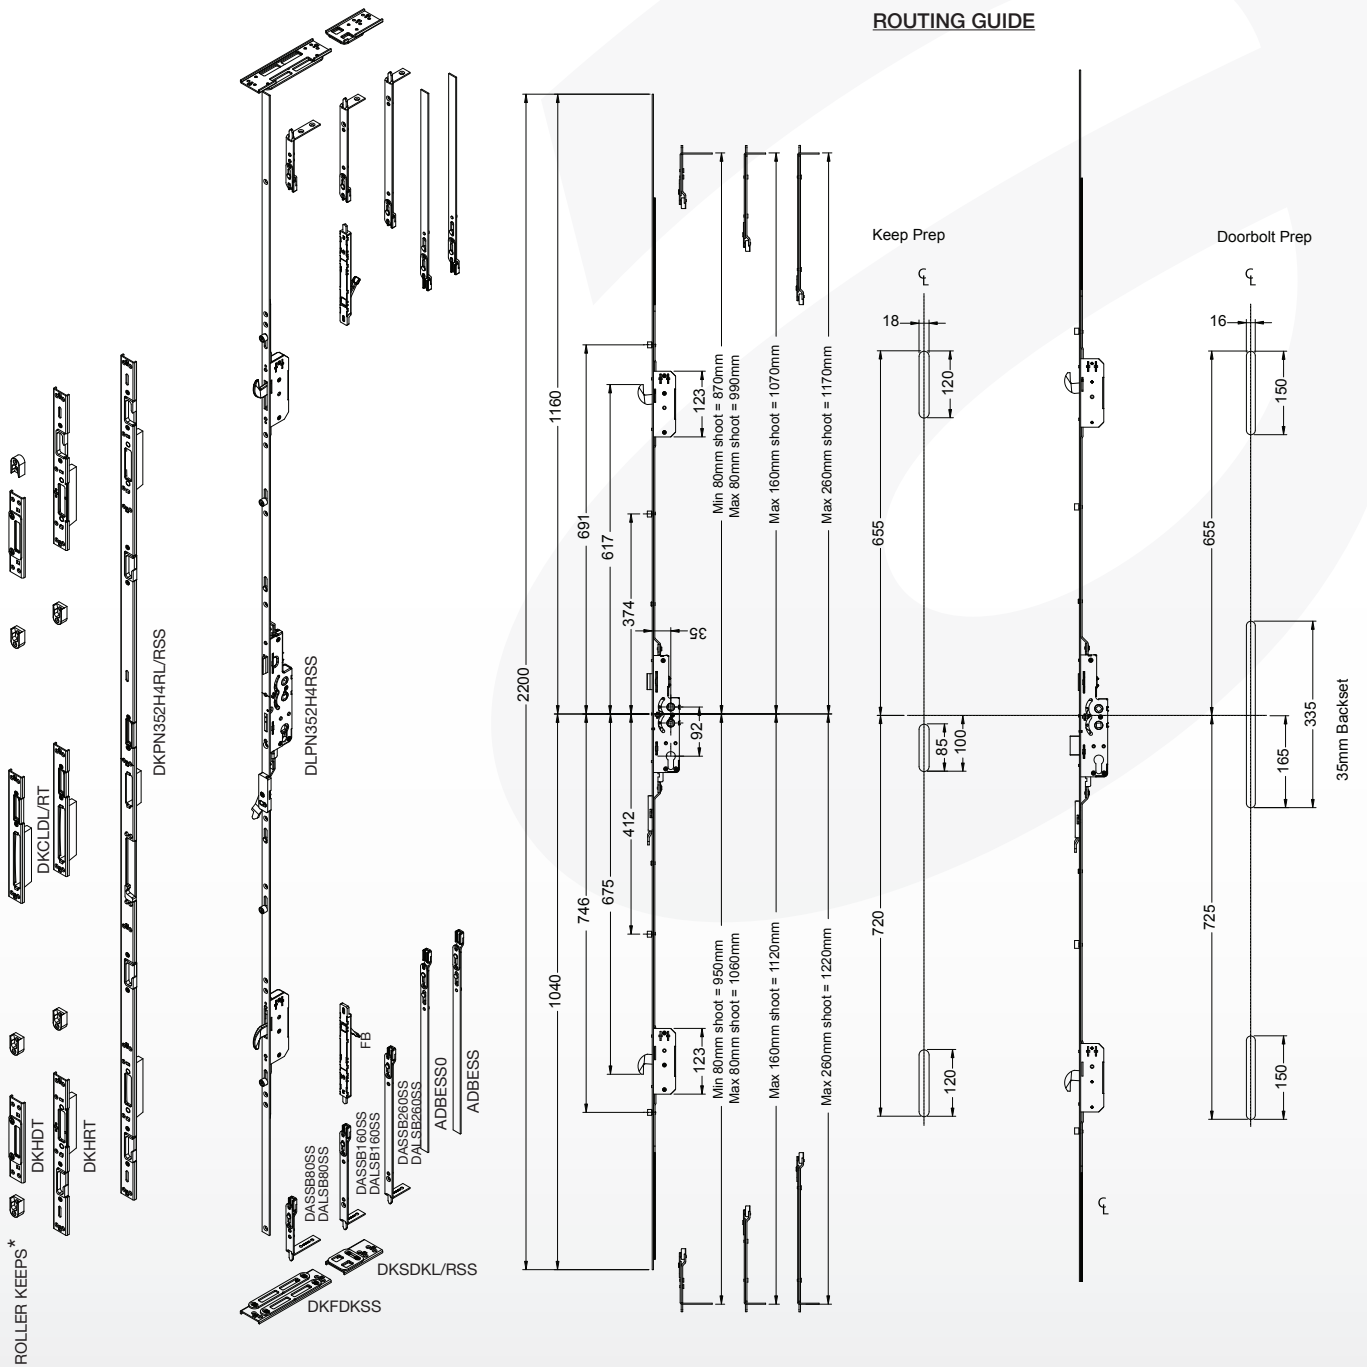

## Technical Information

### STAINLESS STEEL. 2 HOOK, 4 ROLLER DOOR BOLT - DIMENSIONS

#### ROUTING GUIDE

The Stainless Steel 2 Hook, 4 Roller door lock is available with a comprehensive range of ancillary items to suit a wide range of applications. Please refer to pages 72-73 for more details.

#### PRODUCT OPTIONS

TYPE	BACKSET	ROLLER CAMS	DEAD BOLT	HOOKS	SHOOTBOLT (OPTIONAL)	SASH-LIFTER	KEEP ACCESSORIES		
							1 PIECE	3 PIECE	7 PIECE
STAINLESS STEEL - 2 HOOK, 4 ROLLER	35	4	1	2	2				